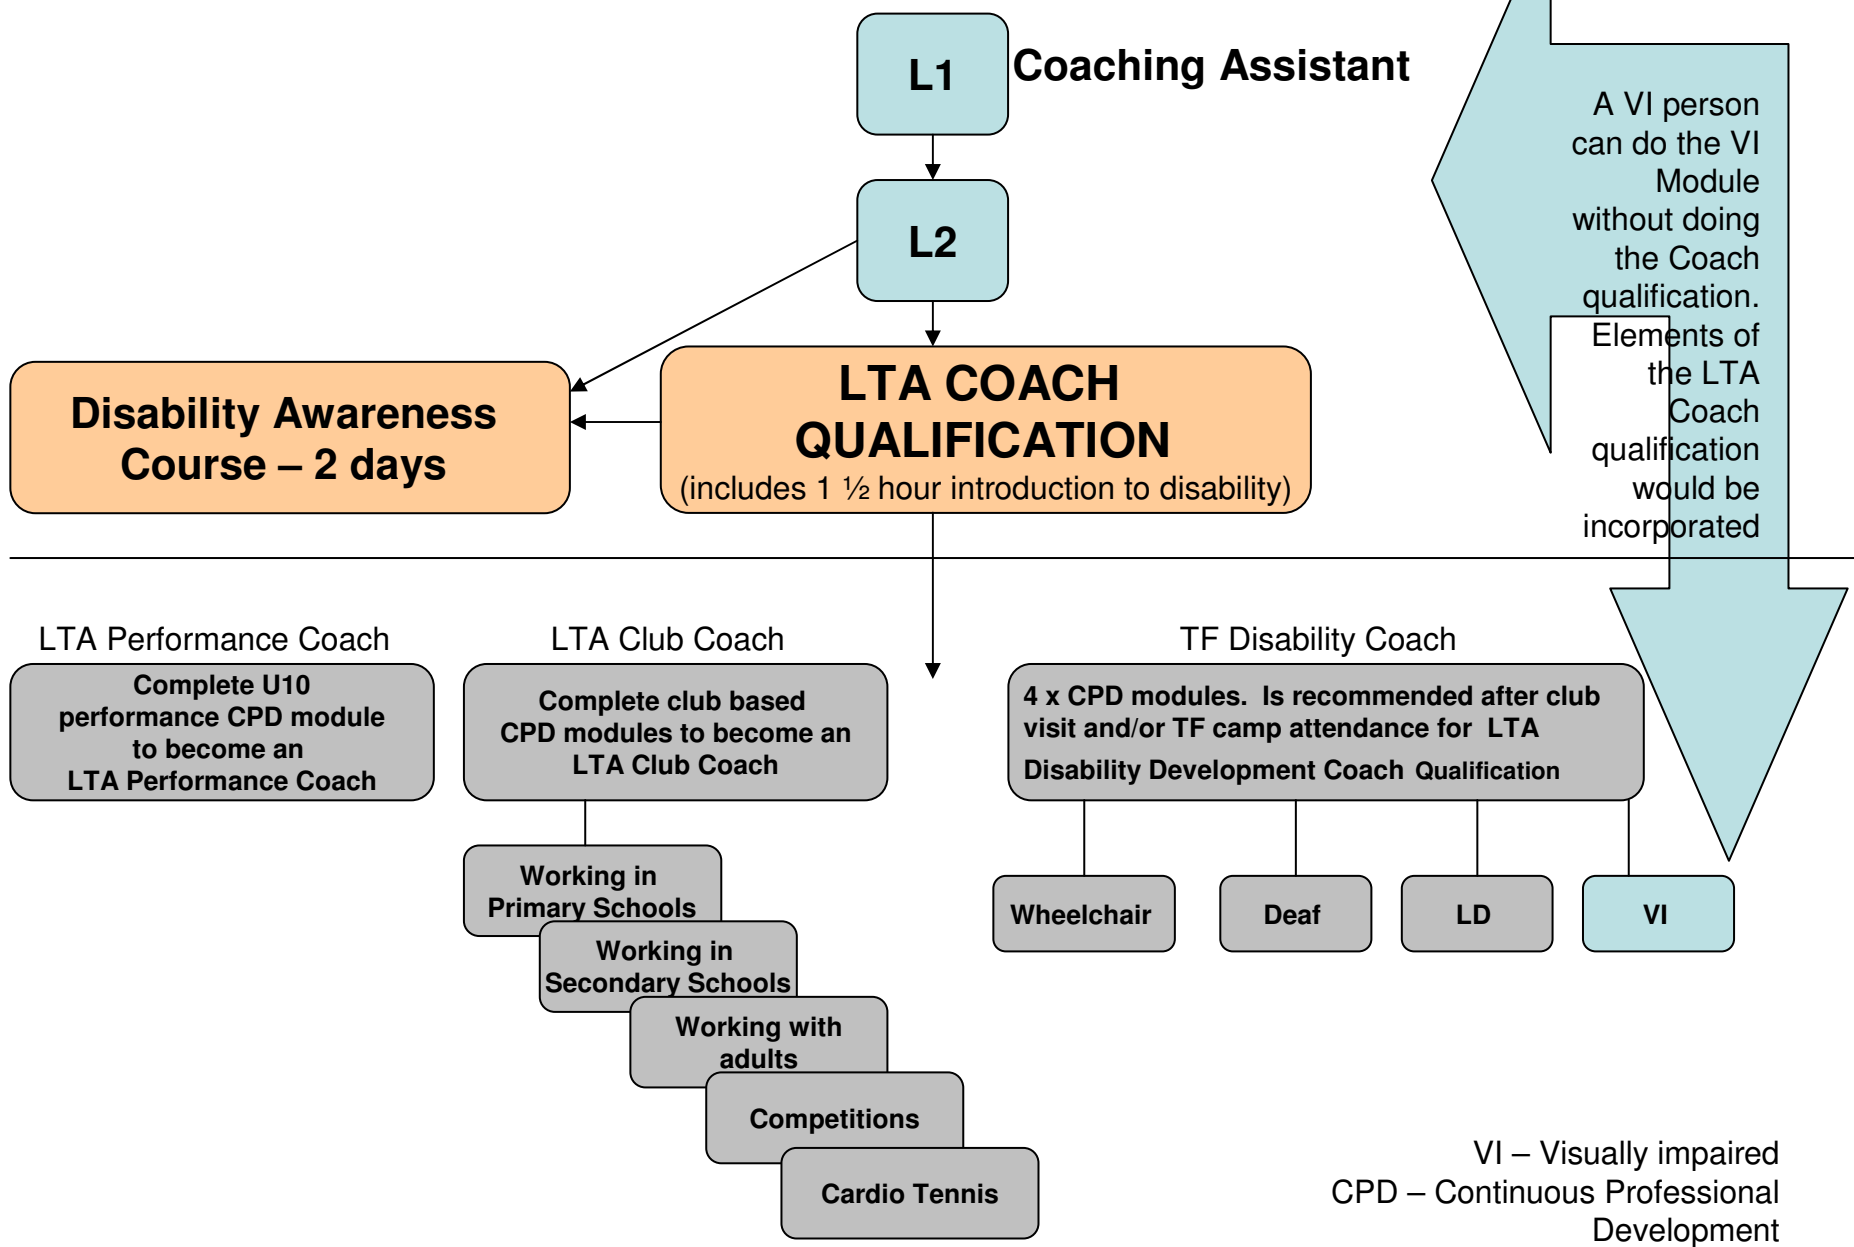

Detail - Coaching Pathway

VI – Visually impaired
 CPD – Continuous Professional Development